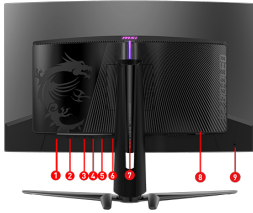

Video ports	2x HDMI™ 2.1 (UHD@240Hz) 1x DisplayPort 1.4a 1x Type-C (DP alt.) w/ 98W PD
USB ports	2x USB 2.0 Type-A 1x USB 2.0 Type-B
Audio ports	1 x Headphone-out
VESA Mounting	100 x 100 mm
Note	HDMI™: 3840 x 2160 (Up to 240Hz) DisplayPort: 3840 x 2160 (Up to 240Hz) Type-C: 3840 x 2160 (Up to 240Hz) Support: HDMI™ CEC, KVM, PIP/PBP
Adjustment (Height)	0 ~ 100 mm
Power Type	Internal Power Board
Adjustment (Tilt)	-5° ~ 15°
Adjustment (Swivel)	-30° ~ 30°

CONNECTIONS

1. 2x HDMI™ 2.1 (UHD@240Hz)
2. 1x DisplayPort 1.4a
3. 1x Type-C (DP alt.) w/ 98W PD
4. 2x USB 2.0 Type-A
5. 1x USB 2.0 Type-B
6. Headphone-out
7. 5-Way Navigator
8. AC-in
9. Kensington Lock